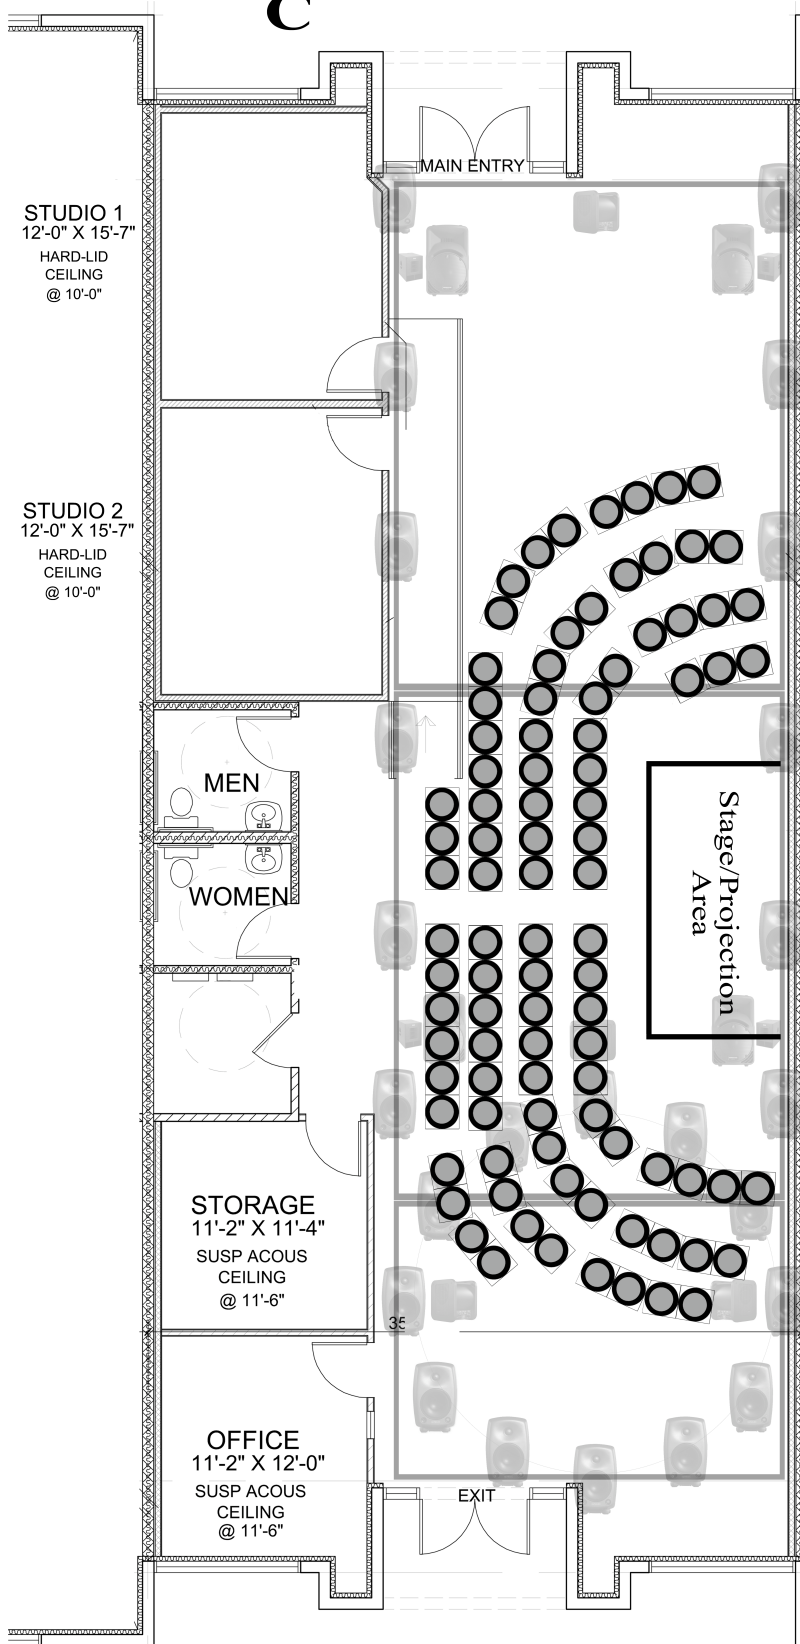

Performance Mode

C

E.A.R.S.

In Performance Mode C any combination of speakers may be employed. Performances may include audio media, visual media, live performers, and any or all in combination. We would like to consider leaving the east wall blank as a projection surface.

OPEN AREA
21'-4" X 28'-10"
SUSP ACOUS
CEILING
@ 11'-6"

OPEN AREA
22'-2" X 42'-11"
SUSP ACOUS
CEILING
@ 11'-6"

-  24 Genelec 8030A
-  4 Genelec 7070A
-  4 Mackie SRM450V2
-  4 Mackie SWA1501